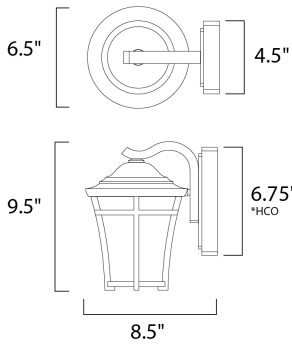

PRODUCT DESCRIPTION

MEASUREMENTS

DIMENSION : 6.5" W x 9.5" H x 8.5" Ext
BACK PLATE : 4.5" W x 6.75" H x 2.5" HCO
HANGING WEIGHT : 3.3 lb

LAMPING

INPUT VOLTAGE : 120V
LUMENS : 800 Rated
BULB : 1 x 9W LED E26 Medium , 9W Total
BULB INCLUDED : (Included)
CRI : 90+ CRI
COLOR_TEMP : 3000K

FINISHES OPTION

Copper Oxide (CO)

GLASS

Lace LA

MATERIAL

Die Cast Aluminum

RATINGS

cETLus
Wet Location
For Outdoor

ADDITIONAL

RATED LIFE 25000 Hours
OPERATING TEMPERATURE:
-20°C (-4°F), 40°C (104°F)

Always consult a qualified electrician before installing any lighting product.